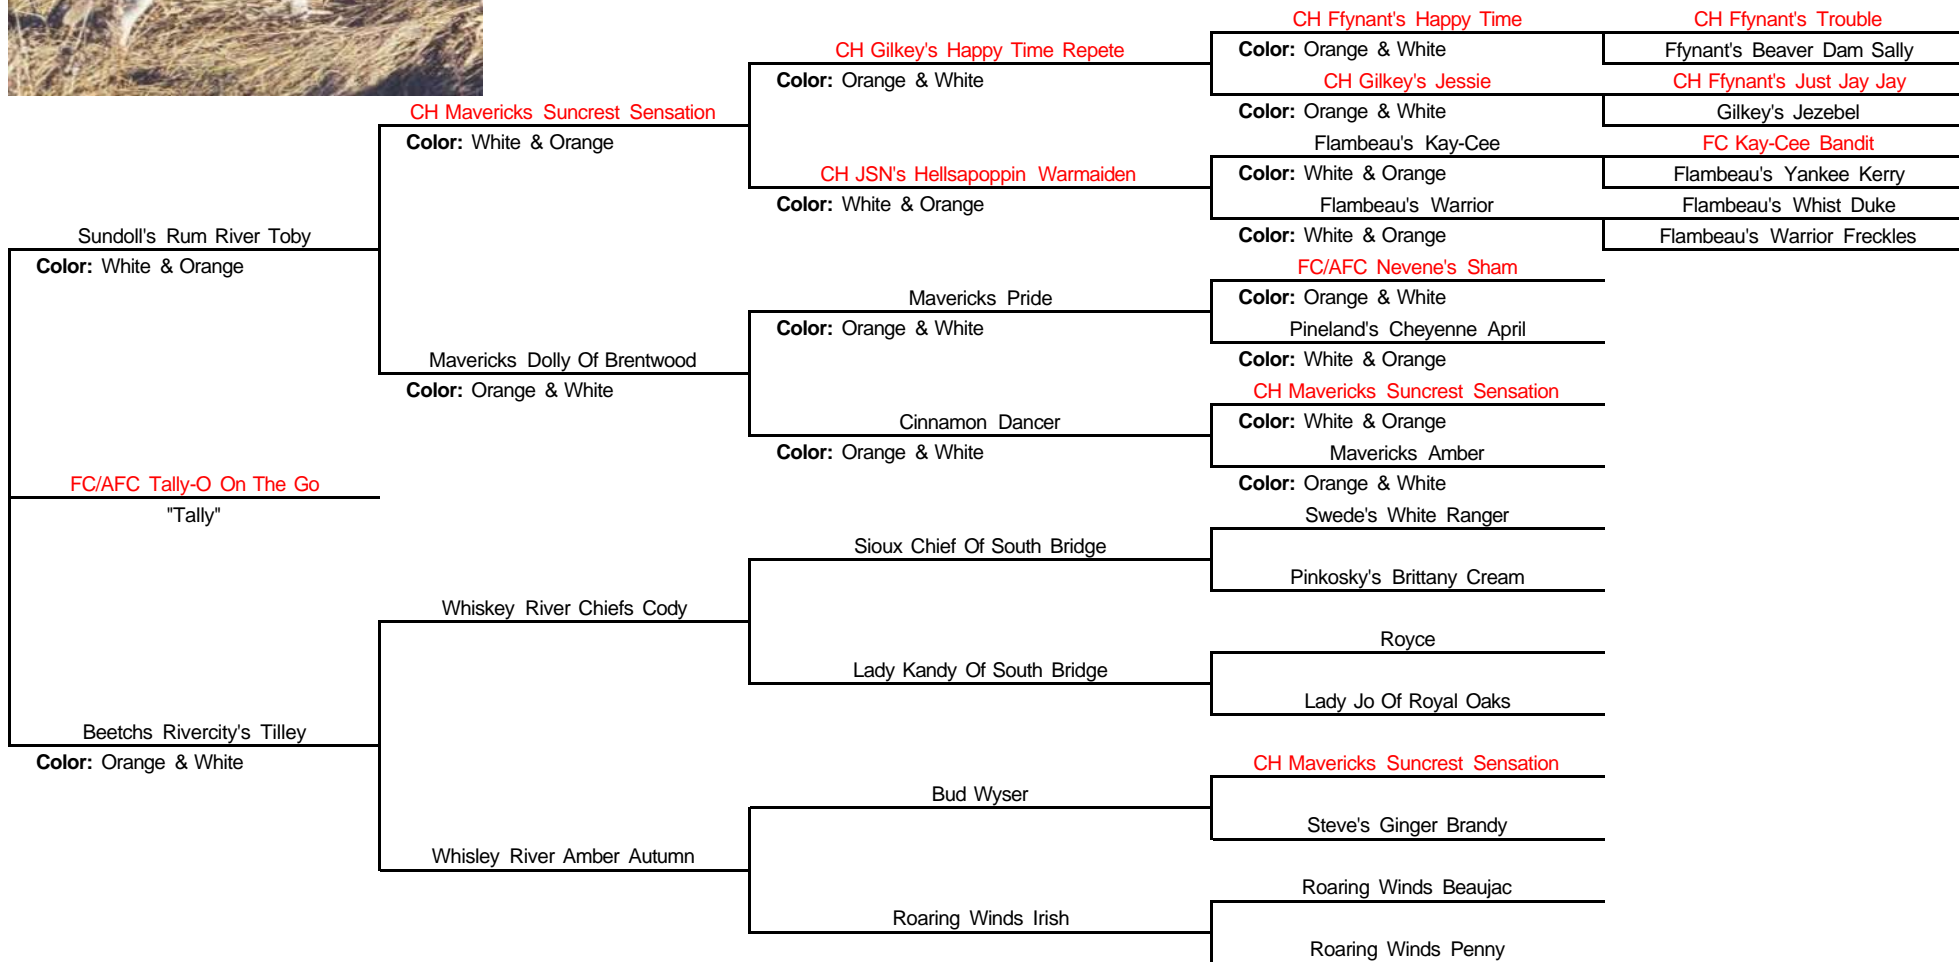

FC/AFC Tally-O On The Go

Date of Birth: 06-09-1993

Breed: Brittany

Color: Orange & White

Sex: Female

Owner: Steve Ralph

Breeder: Dave Ammerman

AKC: SN08104502

FDSB: 1425748

OFA: BS-8679E52F-T

DNA:

Chip: 222647400F

CH Mavericks Suncrest Sensation

Color: White & Orange

CH Gilkey's Happy Time Repete

Color: Orange & White

Lady Kandy Of South Bridge

Bud Wyser

Whisley River Amber Autumn

Roaring Winds Irish

Sundoll's Rum River Toby

Color: White & Orange

Mavericks Dolly Of Brentwood

Color: Orange & White

FC/AFC Tally-O On The Go

"Tally"

Beetchs Rivercity's Tilley

Color: Orange & White

DC or FC or AFC or CH

Hall Of Fame